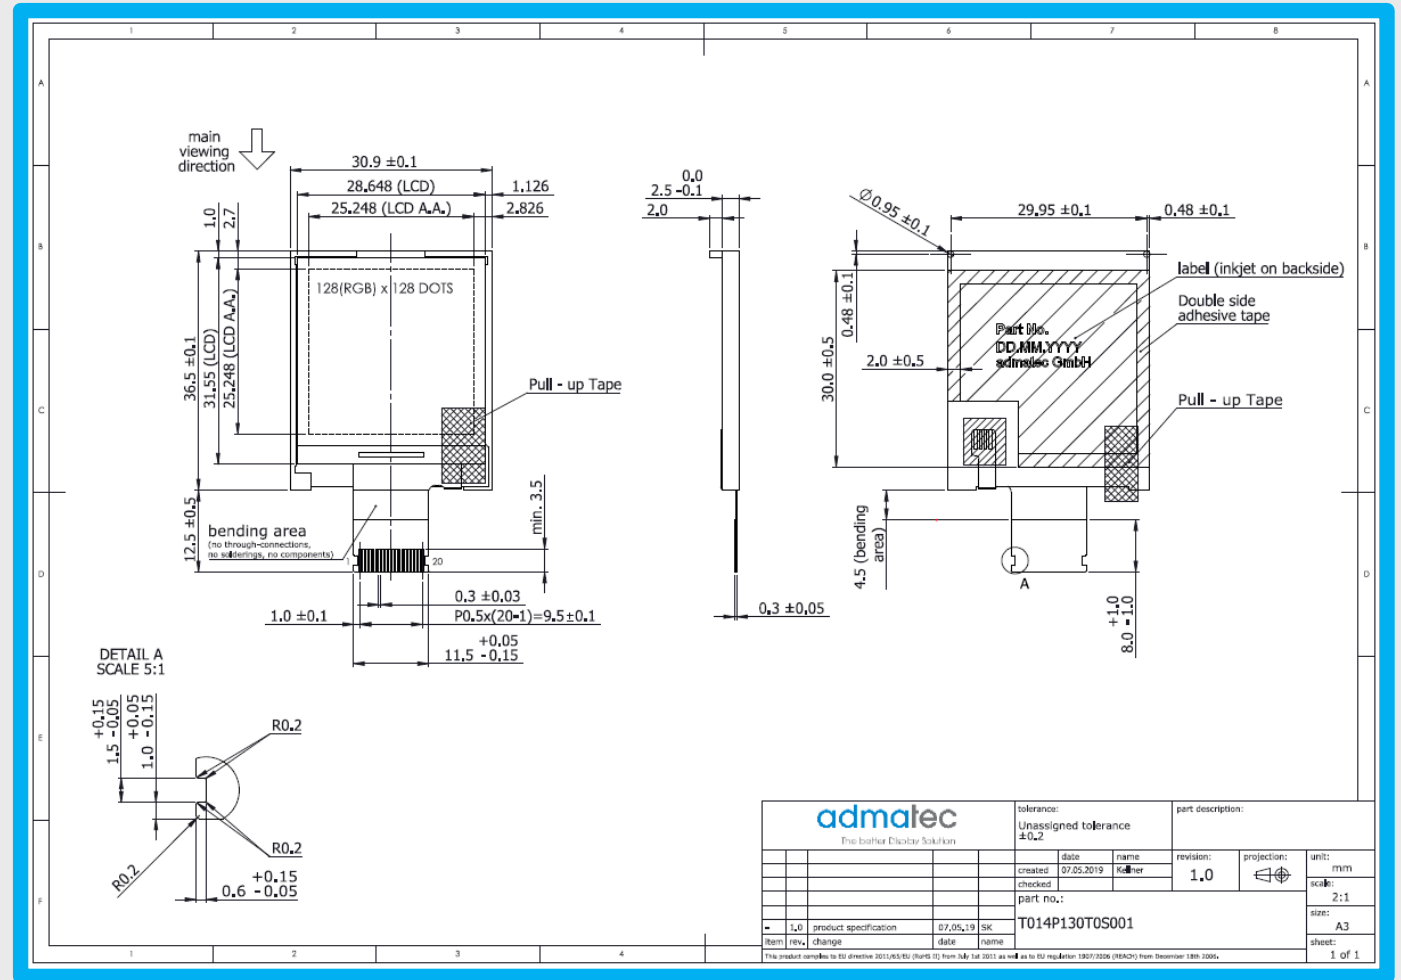

admatec		The better Display Solution		tolerance:	part description:	
				Unsigned tolerance		
				±0,2		
	date	name	revision:	projection:	unit:	
	07.05.2019	Köhler	1,0	1st angle	mm	
	checked				scale:	
					2:1	
				part no.:	size:	
				T014P130T0S001	A3	
Rev	date	name			sheet:	
1,0	07.05.19	SK			1 of 1	
Rev	change	date	name			