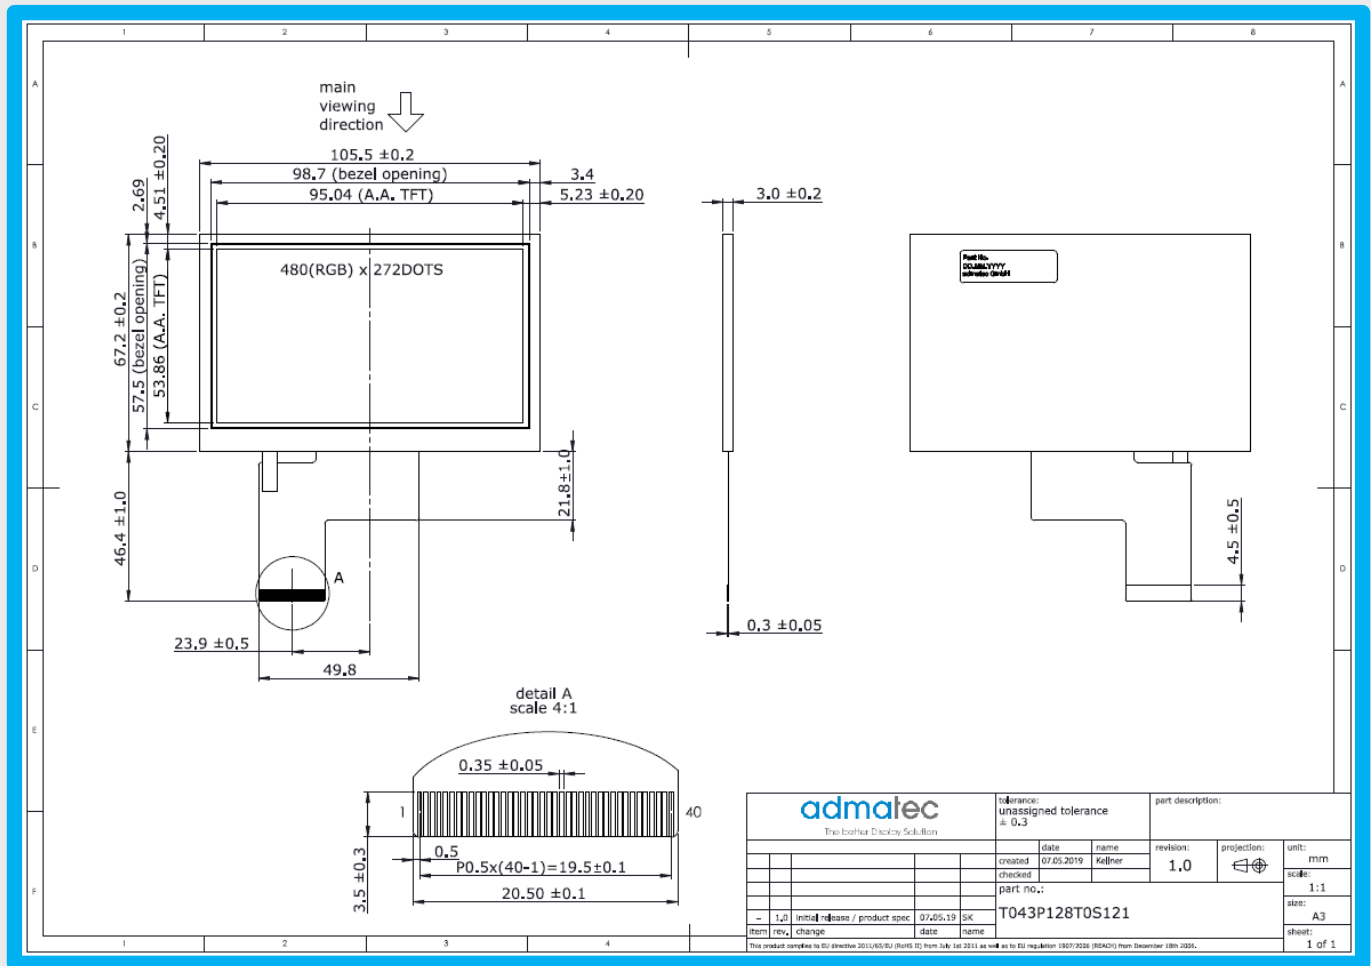

Dank eigener Dependance in Asien, bieten wir Ihnen einen übersichtlichen Kostenrahmen, Langzeitverfügbarkeit, und Zuverlässigkeit durch vor Ort geprüfte Qualität.