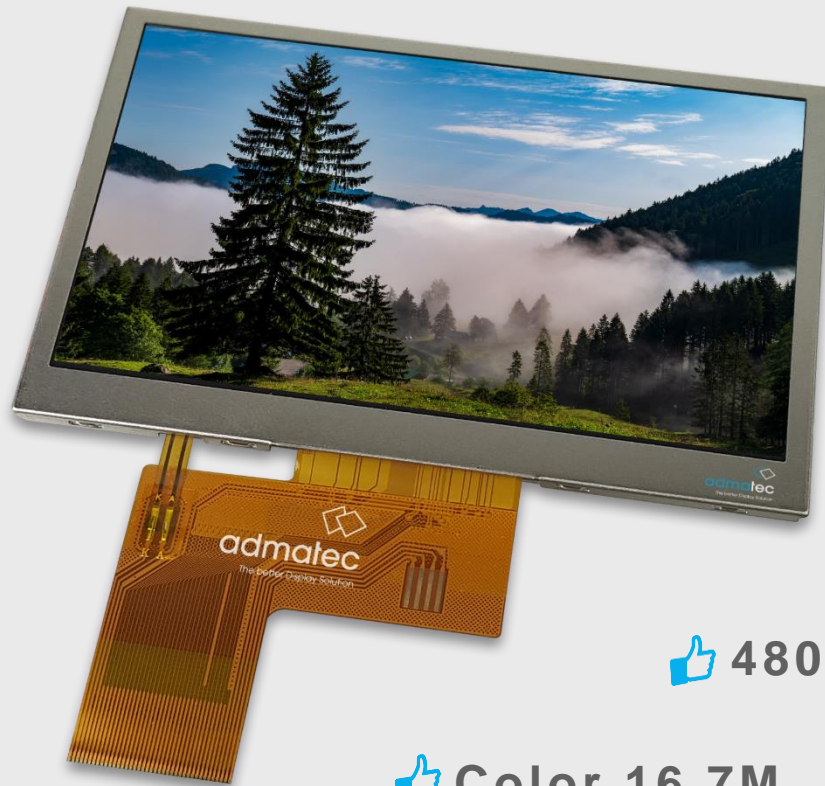

T043P128T0S121

THE BETTER DISPLAY SOLUTION

4,3" TFT

high bright

👍 900 cd/m²

👍 -20 bis +70 Grad
operating temperature

👍 50.000h LED Lifetime

👍 480x272 Pixel